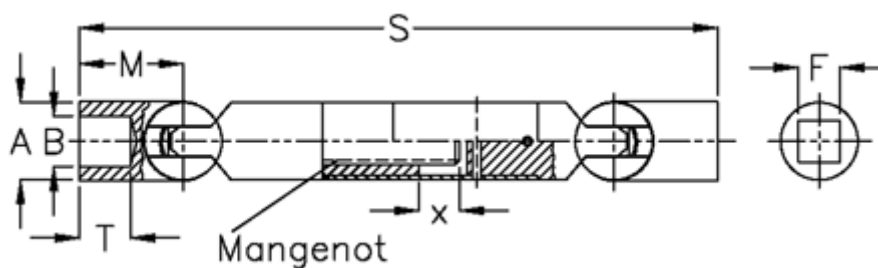

Data Sheet

Article number: 078321041

Description: Telescopic ball joint 0.832.104.001
s=220 x=20 square 16

Measures

| | |
|-------------------|-----------|
| A | = 32 |
| F | = 16 |
| Longitudinal ribs | = 6x16x20 |
| M | = 40.0 |
| MD max N m | = 60 |
| s | = 220 |
| T | = 19 |
| x | = 20 |